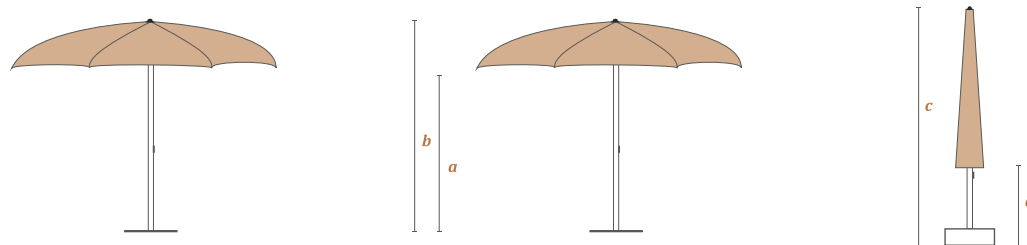

BAY Collection

The BAY's light and elegant bend gives it a modern look which enhances any space. Small but efficient, the BAY impresses with its incredible versatility and design. It features a pulley and rope opening and closing system for ease of use. The BAY is best suited for patio, restaurant and cafe seating areas and any small space where shade is required.

UMBRELLA FRAME	Center Pole	VALANCE	-----
SHAFT	Aluminum Ø 1.97" x 0.08" (5 x 0.20 cm)	VENT	-----
NUMBER OF RIBS	8 Ribs	VENTS	-----
RIB MEASUREMENTS	Aluminum 1.18" x 0.79" x 0.08" (2.99 x 2 x 0.20 cm)	CANOPY TILT	-----
INTERNALLY REINFORCED	-----	CANOPY HEIGHT	Fixed
SIDE ARMS	-----	UMBRELLA ROTATION	360°
NUTS, BOLTS, SCREWS	Stainless Steel	CRANK	-----
ALUMINUM COATING	Powder Coating	EQUIPPED FOR SIDEWALL FITTING	-----
OPENING / CLOSING	Rope & Double Pulley System	LOGOS	Available Upon Request
RIB JOINTS	Nylon Triangle With Rivets	FABRIC & VELCRO GUTTERS	-----
CANOPY	Sunbrella®	WEIGHT OF STRUCTURE W/ FABRIC	Approx. 35 lbs.

structure size range: Ø 8' - Ø 11' 6" (Ø 243,84 - Ø 350,52 cm)

Approximate measures in cm on any bases or underground tube

GENERAL MEASUREMENTS

DETAILED MEASUREMENTS

MODEL		a	b	c	d
	BAYD25	Ø 8' 0" 250	7' 7" 230 8' 2" 250	8' 2" 250	4' 1" 125
	BAYD27	Ø 9' 0" 270	7' 7" 230 8' 4" 254	8' 4" 254	3' 11" 119
	BAYD30	Ø 10' 0" 300	7' 7" 230 8' 8" 265	8' 8" 265	3' 9" 115
	BAYD35	Ø 11' 6" 350	7' 7" 230 8' 11" 273	8' 11" 273	2' 7" 78

bases

AB5050
Iron base 20"x20" (50x50cm)
for bolt down
(16 kg, 35 lbs).

ATINR-P
Iron base tube for
in-ground insertion
(5 kg, 11 lbs).

AR7070
Iron base 27"x27" (70x70cm) ready
for 4 concrete weights (47 kg, 103 lbs).
ACEM47
Set of 4 concrete weights
(Total 160 kg, 352 lbs).