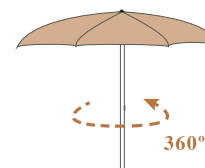

UMBRELLA FRAME	Center Pole	VALANCE	-----
SHAFT	Aluminum Ø 1.97" x 0.08" (5 x 0.20 cm)	VENT	-----
NUMBER OF RIBS	8 Ribs	VENTS	-----
RIB MEASUREMENTS	Aluminum 1.18" x 0.79" x 0.08" (2.99 x 2 x 0.20 cm)	CANOPY TILT	-----
INTERNALLY REINFORCED	-----	CANOPY HEIGHT	Fixed
SIDE ARMS	-----	UMBRELLA ROTATION	360°
NUTS, BOLTS, SCREWS	Stainless Steel	CRANK	-----
ALUMINUM COATING	Powder Coating	EQUIPPED FOR SIDEWALL FITTING	-----
OPENING / CLOSING	Rope & Double Pulley System	LOGOS	Available Upon Request
RIB JOINTS	Nylon Triangle With Rivets	FABRIC & VELCRO GUTTERS	-----
CANOPY	Sunbrella®	WEIGHT OF STRUCTURE W/ FABRIC	Approx. 35 lbs.

+

ACOP70 (OPTIONAL)
Cover for weights
and base (5 kg, 11 lbs).

features

NO furniture removal
on selected sizes

Rotation

ACCESSORIES

LED spotlight with joint

Watt	3
Volt	12

LED strip with rigid profile - cold light

cm.	50	100
in.	20"	40"
Watt	9	18
Volt	12	12

Wheel covered in rubber with brake* Select models only

Pillow for coverbase in fabric or faux leather
27"x27" or 35"x35"
(70x70 cm or 90x90 cm)