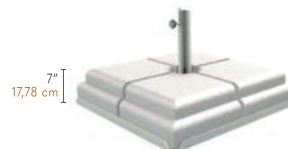

UMBRELLA FRAME	Center Pole	VALANCE	-----
SHAFT	Aluminum Ø 1.97" x 0.08" (5 x 0.20 cm)	VENT	-----
NUMBER OF RIBS	8 Ribs	VENTS	-----
RIB MEASUREMENTS	Aluminum 1.18" x 0.79" x 0.08" (2.99 x 2 x 0.20 cm)	CANOPY TILT	-----
INTERNALLY REINFORCED	-----	CANOPY HEIGHT	Fixed
SIDE ARMS	-----	UMBRELLA ROTATION	360°
NUTS, BOLTS, SCREWS	Stainless Steel	CRANK	-----
ALUMINUM COATING	Powder Coating	EQUIPPED FOR SIDEWALL FITTING	-----
OPENING / CLOSING	Rope & Double Pulley System	LOGOS	Available Upon Request
RIB JOINTS	Nylon Triangle With Rivets	FABRIC & VELCRO GUTTERS	-----
CANOPY	Sunbrella®	WEIGHT OF STRUCTURE W/ FABRIC	Approx. 35 lbs.

structure size range: Ø 8' - Ø 11' 6" (Ø 243,84 - Ø 350,52 cm)

Approximate measures in cm on any bases or underground tube

GENERAL MEASUREMENTS

DETAILED MEASUREMENTS

MODEL		a	b	c	d
	BAYD25	Ø 8' 0" 250	7' 7" 230 8' 2" 250	8' 2" 250	4' 1" 125
	BAYD27	Ø 9' 0" 270	7' 7" 230 8' 4" 254	8' 4" 254	3' 11" 119
	BAYD30	Ø 10' 0" 300	7' 7" 230 8' 8" 265	8' 8" 265	3' 9" 115
	BAYD35	Ø 11' 6" 350	7' 7" 230 8' 11" 273	8' 11" 273	2' 7" 78

bases

AB5050
Iron base 20"x20" (50x50cm)
for bolt down
(16 kg, 35 lbs).

ATINR-P
Iron base tube for
in-ground insertion
(5 kg, 11 lbs).

AR7070
Iron base 27"x27" (70x70cm) ready
for 4 concrete weights (47 kg, 103 lbs).
ACEM47
Set of 4 concrete weights
(Total 160 kg, 352 lbs).